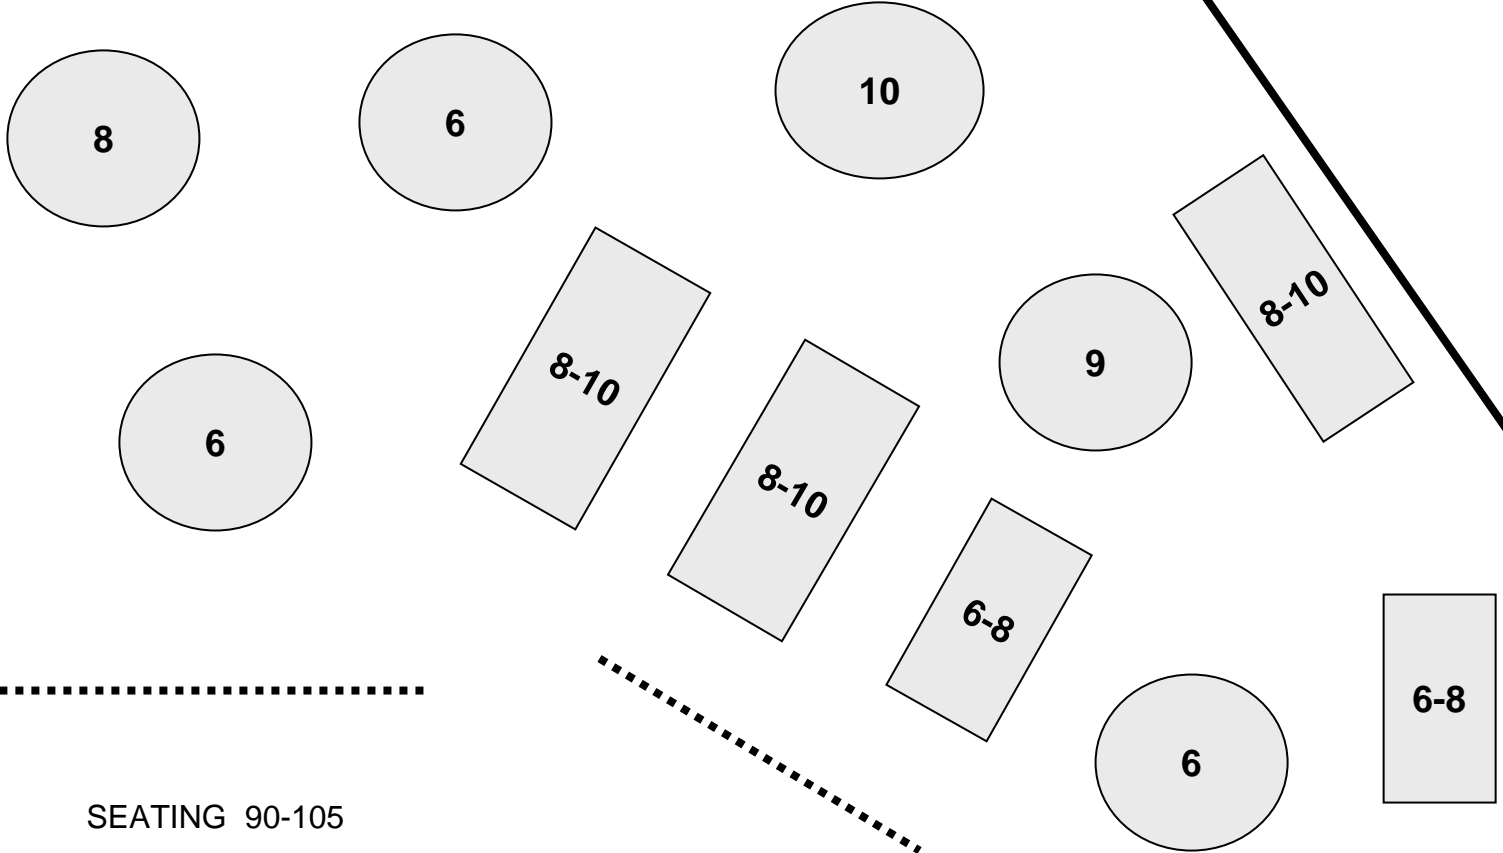

TOSCANINI

A Symphony of Senses!

FULL BUYOUT SEATING

SEATING 90-105

KITCHEN

BAR

RESTROOMS

ENTRY