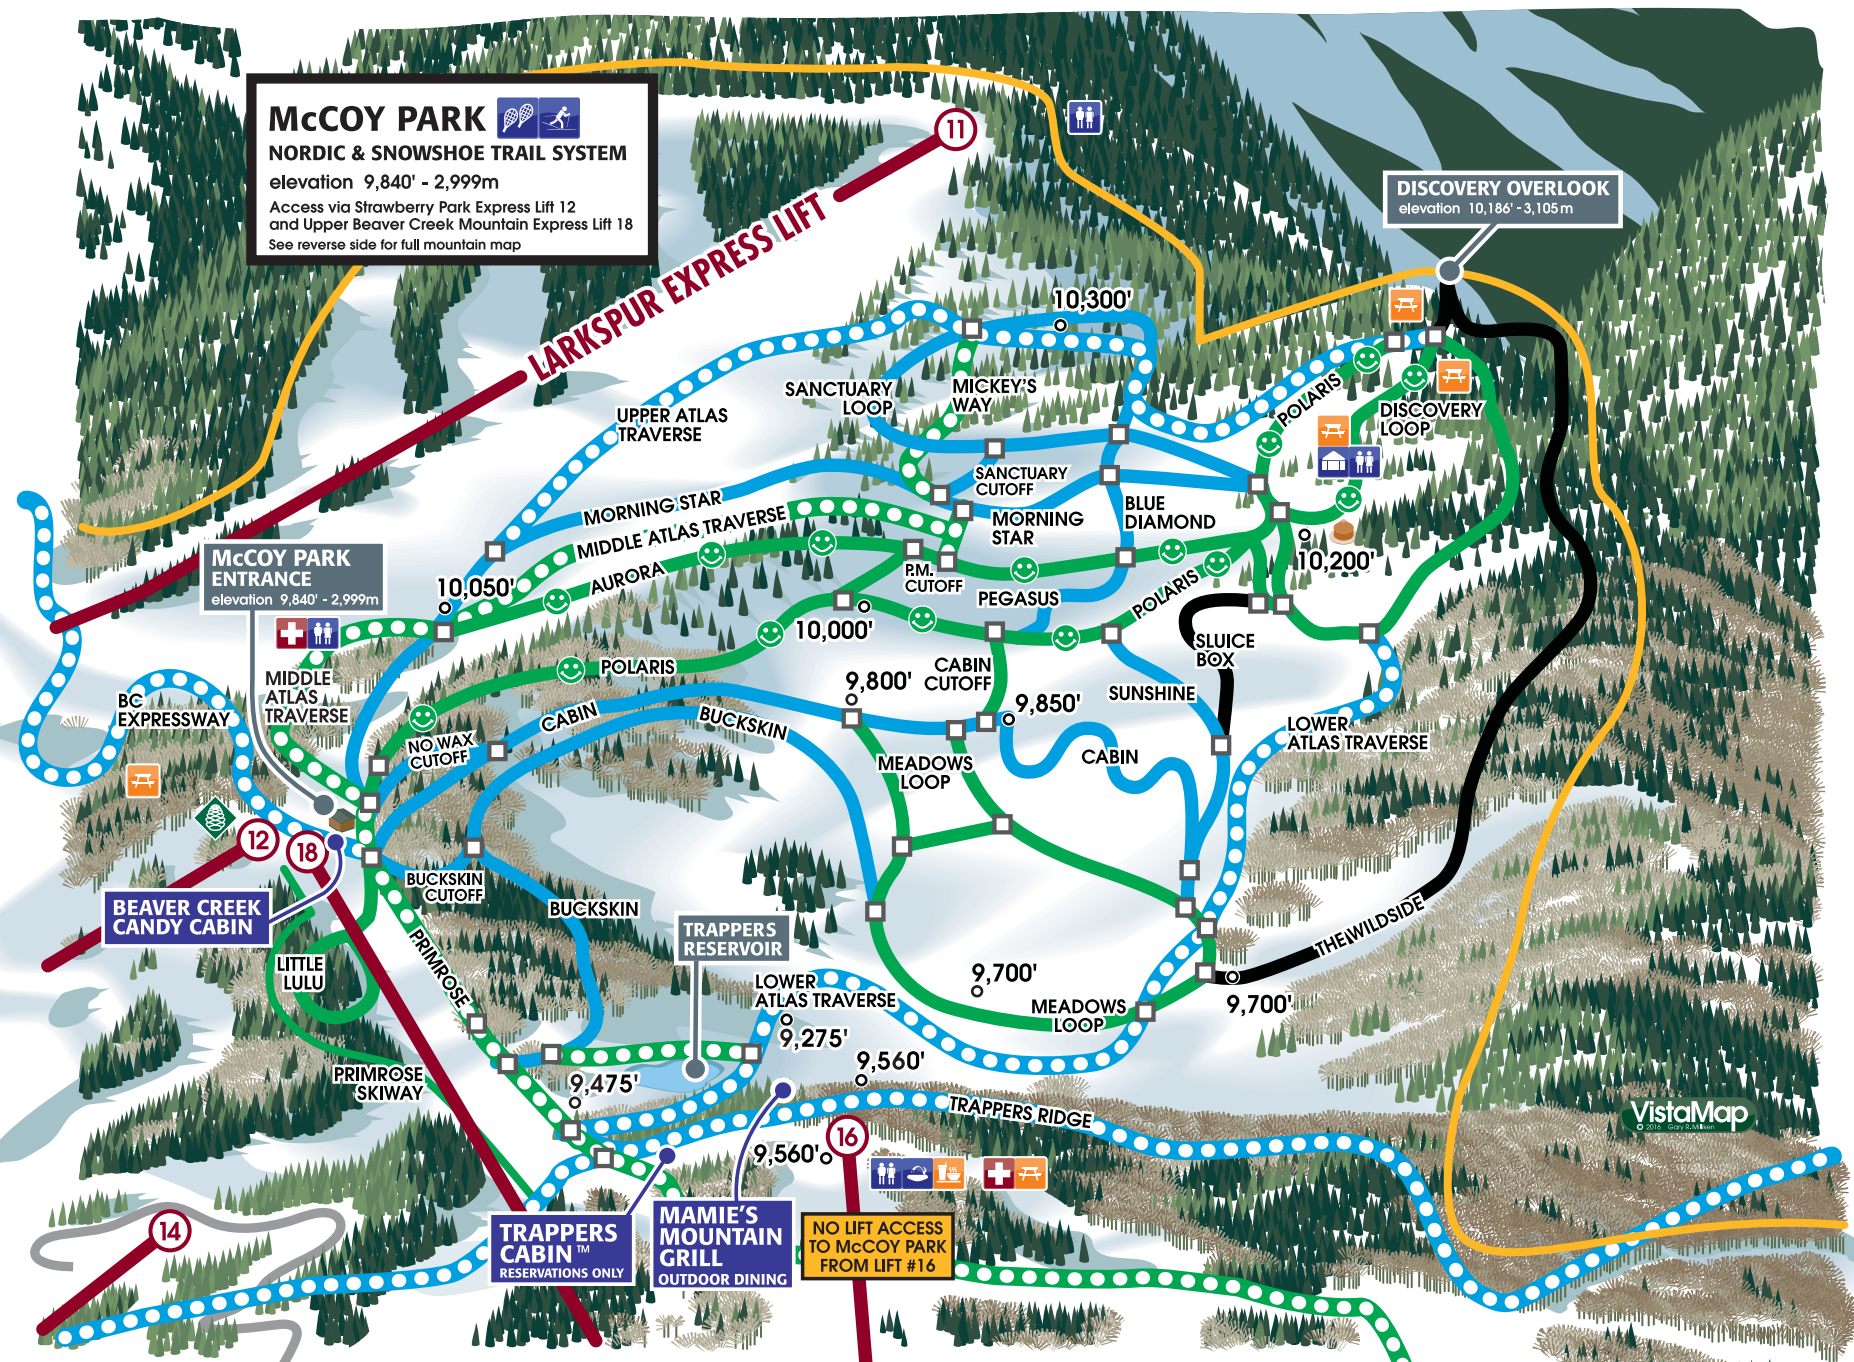

McCOY PARK

NORDIC & SNOWSHOE TRAIL SYSTEM

elevation 9,840' - 2,999m

Access via Strawberry Park Express Lift 12 and Upper Beaver Creek Mountain Express Lift 18
See reverse side for full mountain map

VistaMap
© 2016 cov.com