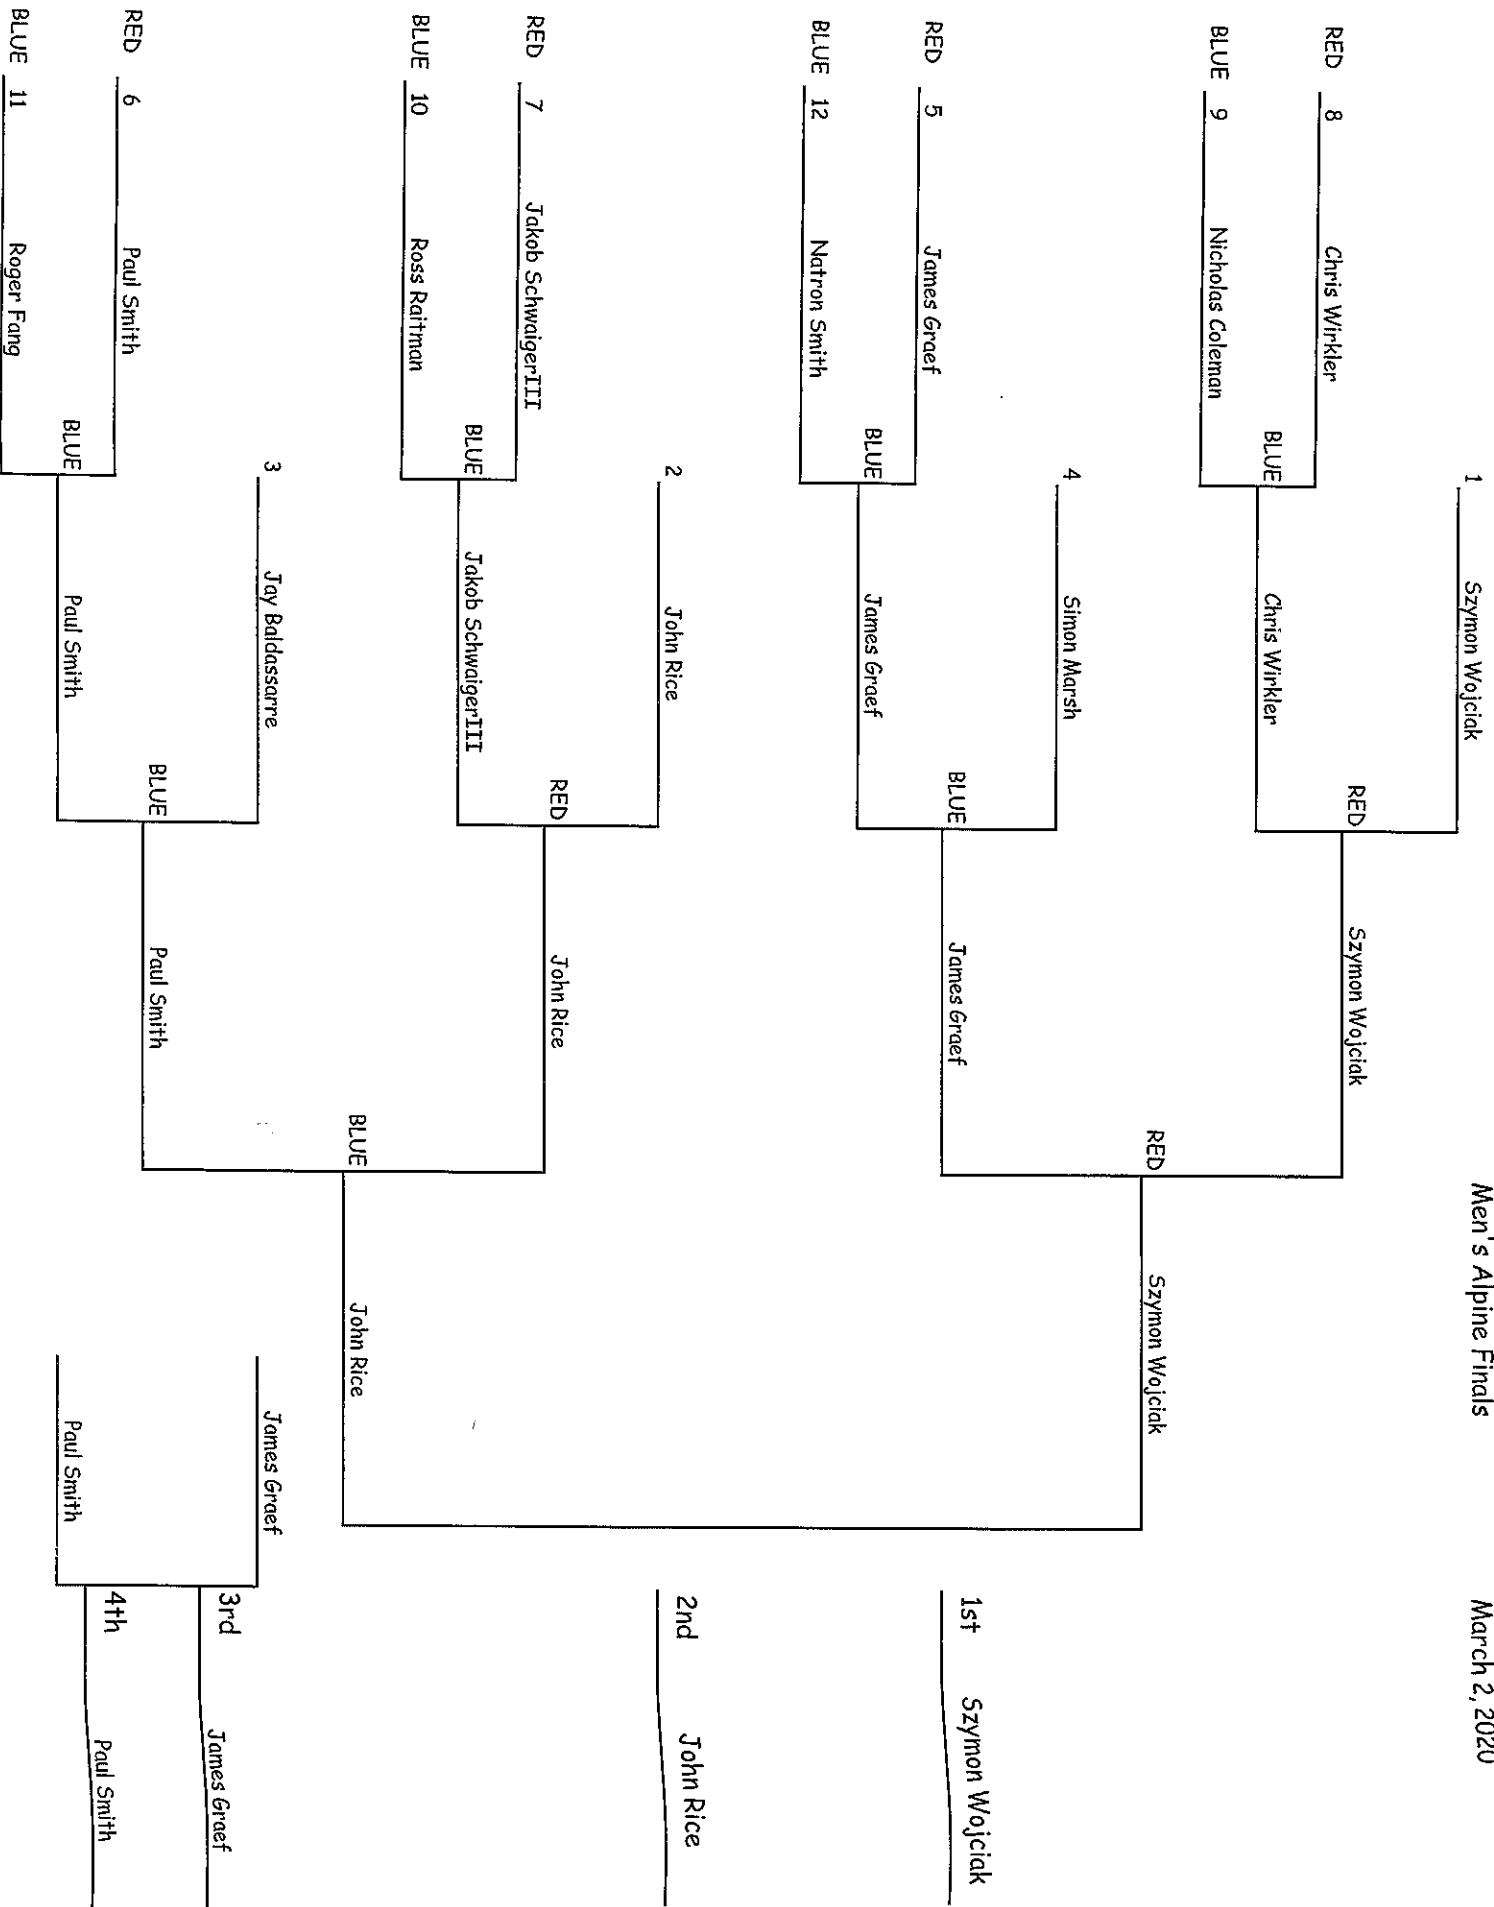

Helly Hansen Championship Series

Men's Alpine Finals

March 2, 2020