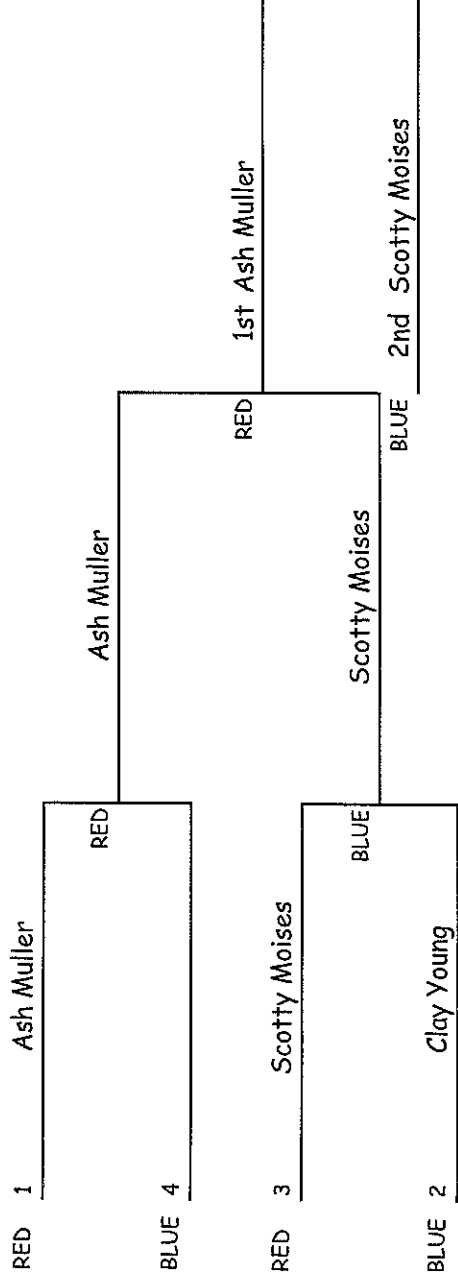

Helly Hansen Championship Series

Men's Snowboard Finals

March 2, 2020