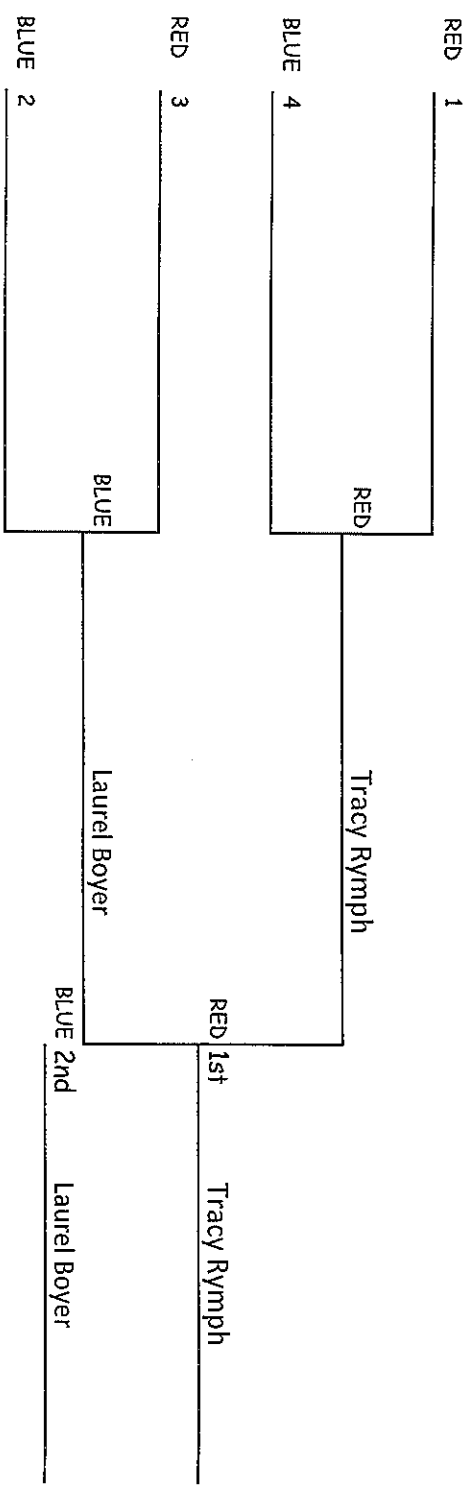

Helly Hansen Championship Series

Women's Snowboard Finals

March 2, 2020