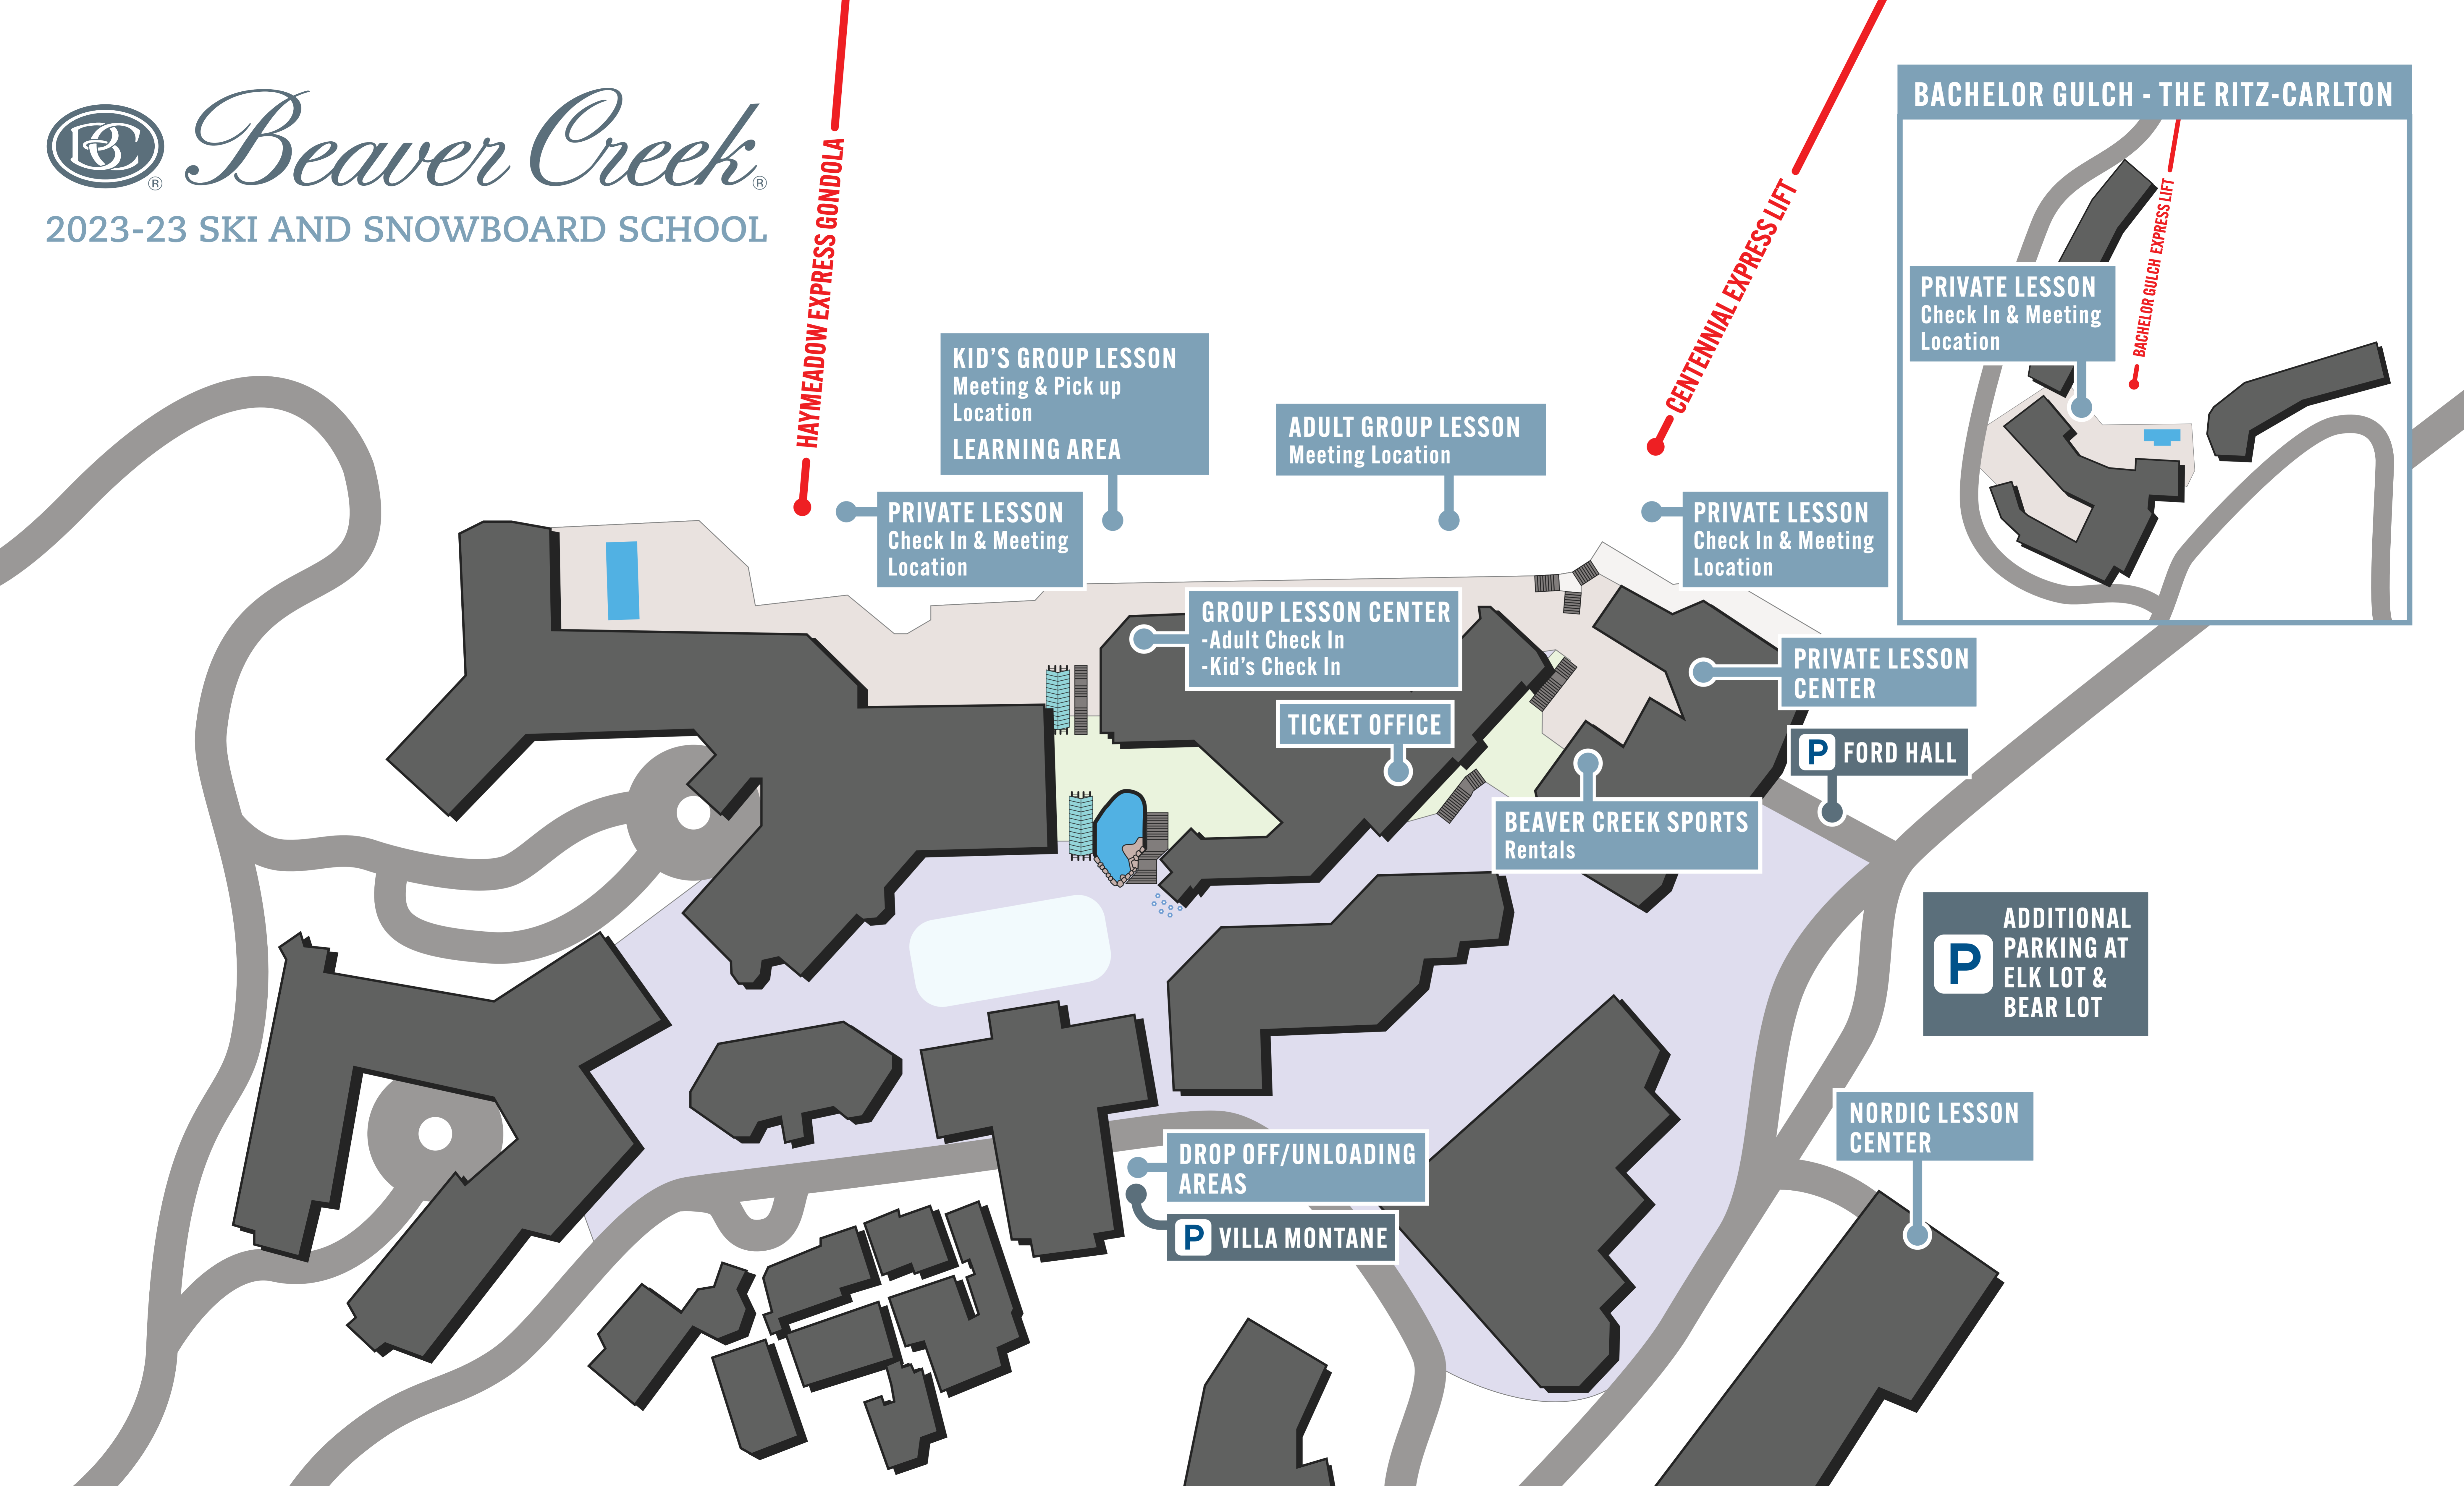

Beaver Creek

2023-23 SKI AND SNOWBOARD SCHOOL

HAYMEADOW EXPRESS GONDOLA

CENTENNIAL EXPRESS LIFT

BACHELOR GULCH - THE RITZ-CARLTON

BACHELOR GULCH EXPRESS LIFT

KID'S GROUP LESSON Meeting & Pick up Location LEARNING AREA

ADULT GROUP LESSON Meeting Location

PRIVATE LESSON Check In & Meeting Location

PRIVATE LESSON Check In & Meeting Location

GROUP LESSON CENTER -Adult Check In -Kid's Check In

TICKET OFFICE

BEAVER CREEK SPORTS Rentals

PRIVATE LESSON CENTER

P FORD HALL

P ADDITIONAL PARKING AT ELK LOT & BEAR LOT

NORDIC LESSON CENTER

DROP OFF/UNLOADING AREAS

P VILLA MONTANE